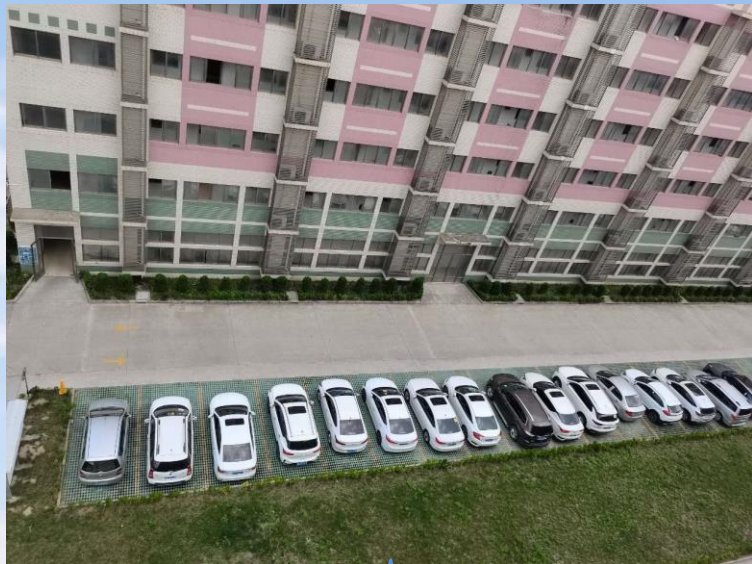

UNI·ROYAL
厚聲集團

厚声集团宣传报

- 一、厂区外围
- 二、公司餐厅
- 三、员工宿舍

行政部

An aerial photograph of a large, modern industrial or corporate campus. The main building is a long, multi-story white structure with a central entrance. The campus is surrounded by a large paved area, possibly a parking lot or a courtyard, and is bordered by greenery and a fence. The sky is blue with some light clouds.

UNI-ROYAL
厚联集团

厂区外围

等候上班雨棚区

宿舍停车场俯瞰图

员工上班大巴车

UNI-ROYAL
厚联集团

员工宿舍 (三室一厅)

THANKS